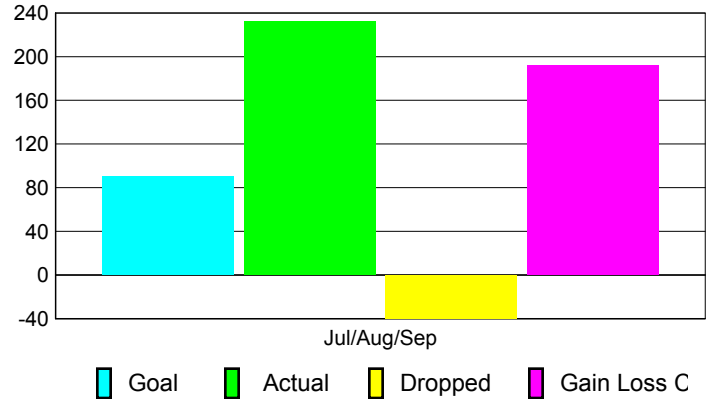

Membership Results 2010-2011

Goal, New, Dropped, Gain/Loss