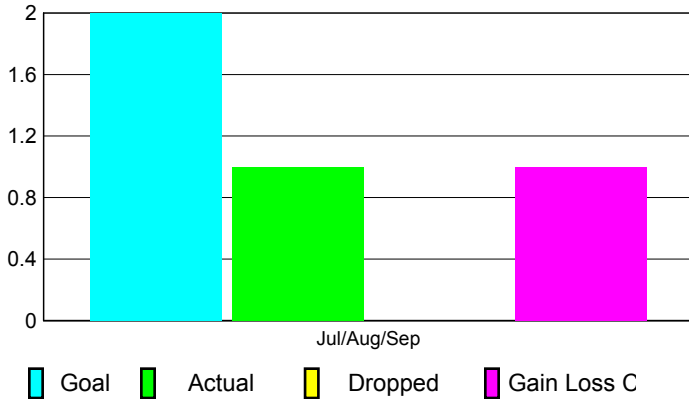

2010-2011 GMT Reports for District (or Undistricted) **District 324C7**

GMT: Adv K G RAMA KRISHNA MUR

Location: INDIA

GMT CA: 6

CLUBS

Club Results
2010-2011

Clubs
2009-2010

Month	New Club Goal	Actual New Clubs	Actual Dropped Clubs	Gain/Loss of Clubs	Gain/Loss of Clubs
Jul/Aug/Sep	2	1	0	1	0
Totals	2	1	0	1	0

Club Results 2010-2011

Goal, New, Dropped, Gain/Loss

Comparison of Club Gain/Loss

Current Year Compared to the Previous Year

YTD Status Quo Clubs 2010-2011

Status Quo Clubs Compared to Status Quo Members

MEMBERSHIP